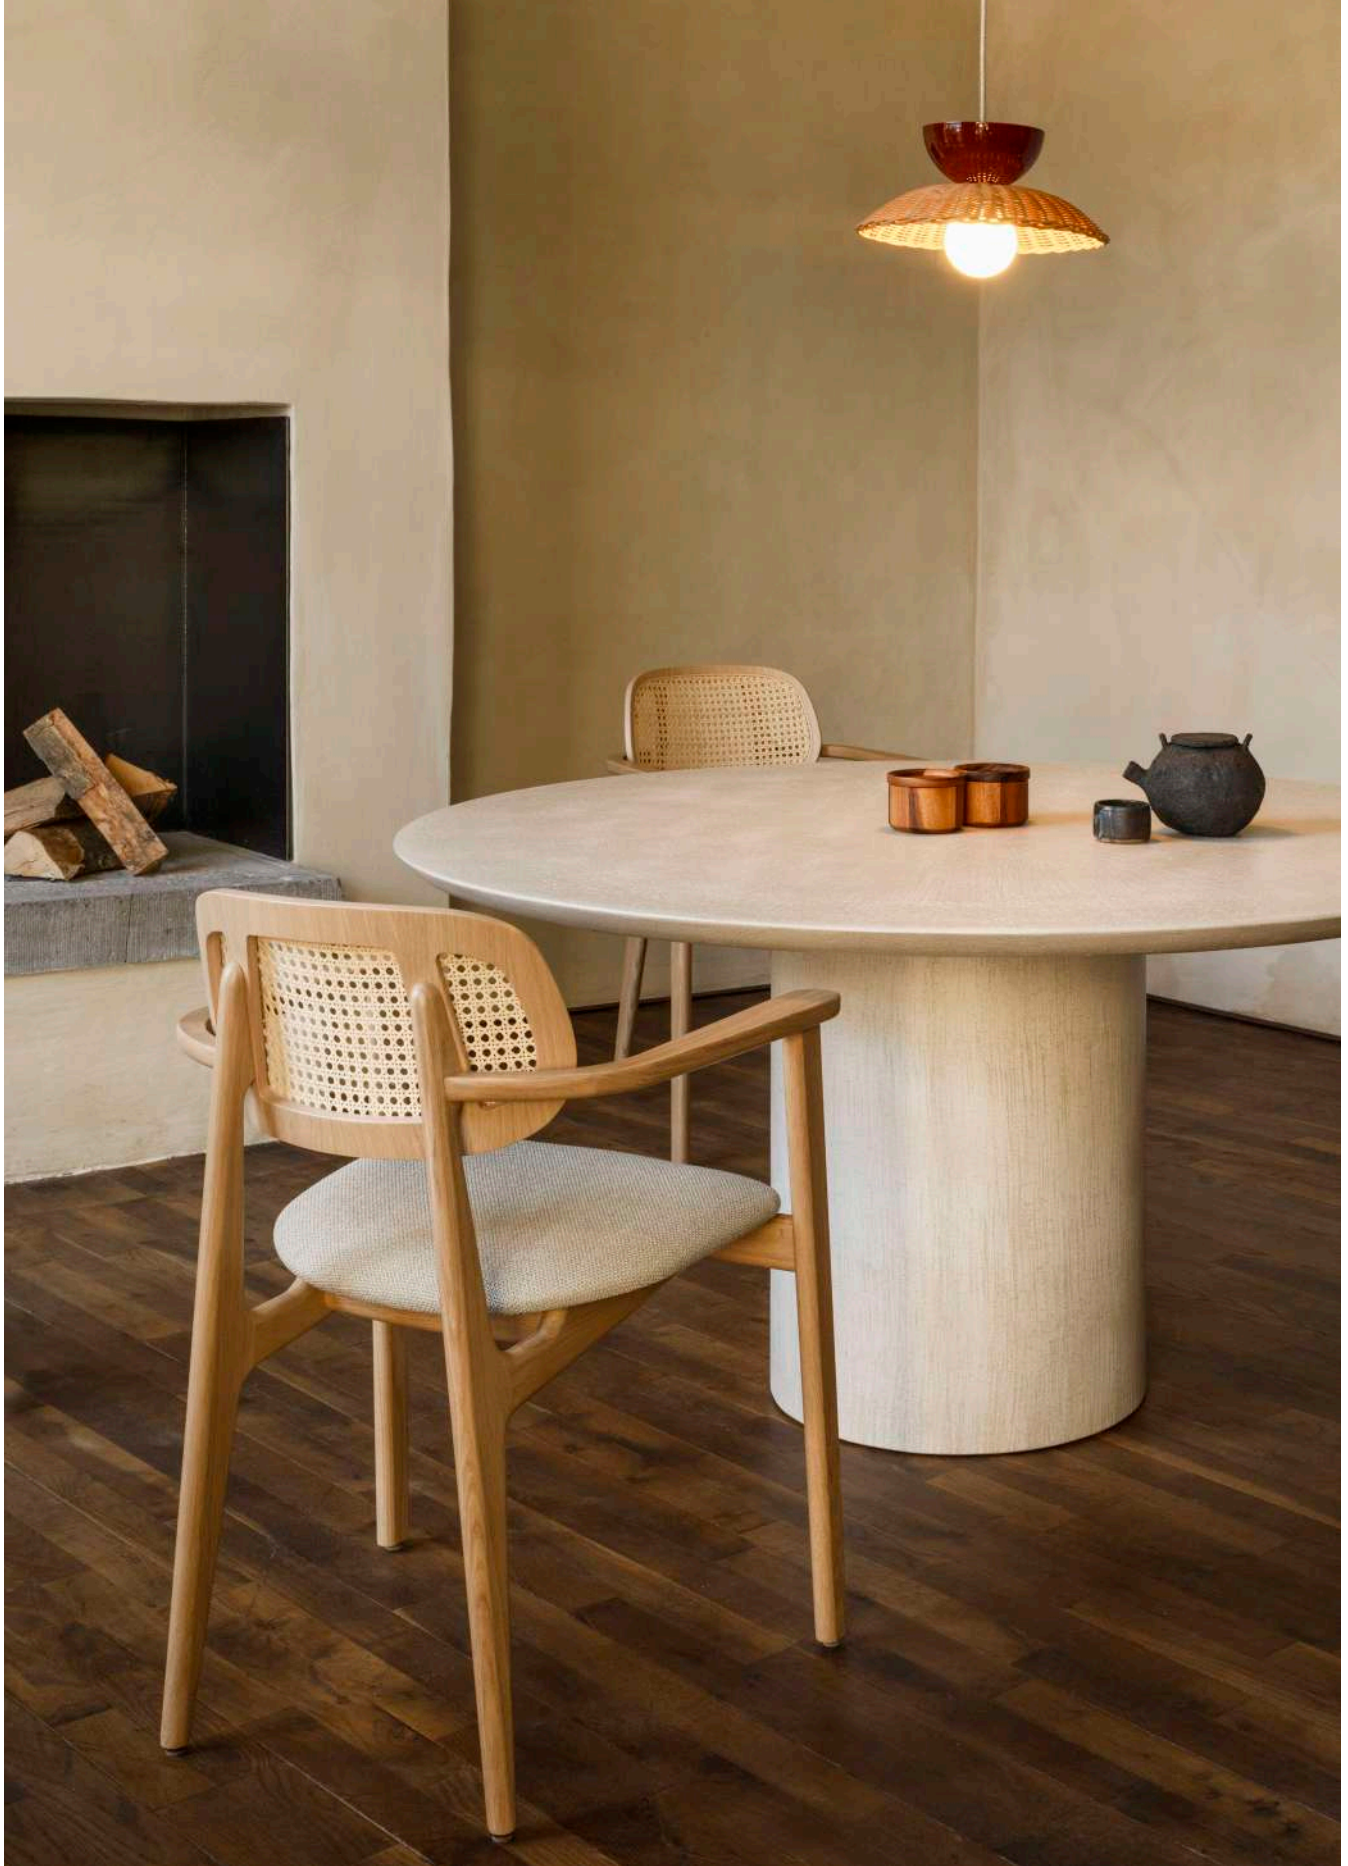

Maru

Introducing the Maru dining tables — masterpieces of craftsmanship. The meticulously crafted slatted base elegantly complements the sleek solid oak top, resulting in a harmonious and robust aesthetic.

MARU OVAL DINING TABLE
TITUS DINING CHAIR black oak | black bouclé

Maru collection

Maru round dining table

Ø 130 | Ø 150

Maru oval dining table

240 x 120 | 280 x 120

Titus

With Titus, Vincent Sheppard reimagines the use of rattan in its furniture. With its woven rattan back, the chair is a contemporary reinvention of a well-loved mid-century design. Light and air can flow through the caned surface casting fine-patterned shade across the room.

TITUS LOUNGE CHAIR natural oak | chestnut vegan leather

TITUS COUNTER STOOL tobacco stained beech

At the counter

A countertop is one of the most dynamic spaces in a home. It serves a variety of purposes throughout the day. Positioned close to—or often integrated into—the kitchen, it becomes the perfect spot for a quick breakfast, engaging in conversation whilst someone is cooking, or simply unwinding with a drink. As a central hub, choosing the right counter stools is essential. They should combine comfort, functionality, and style to complement the space and enhance the moments shared around the countertop.