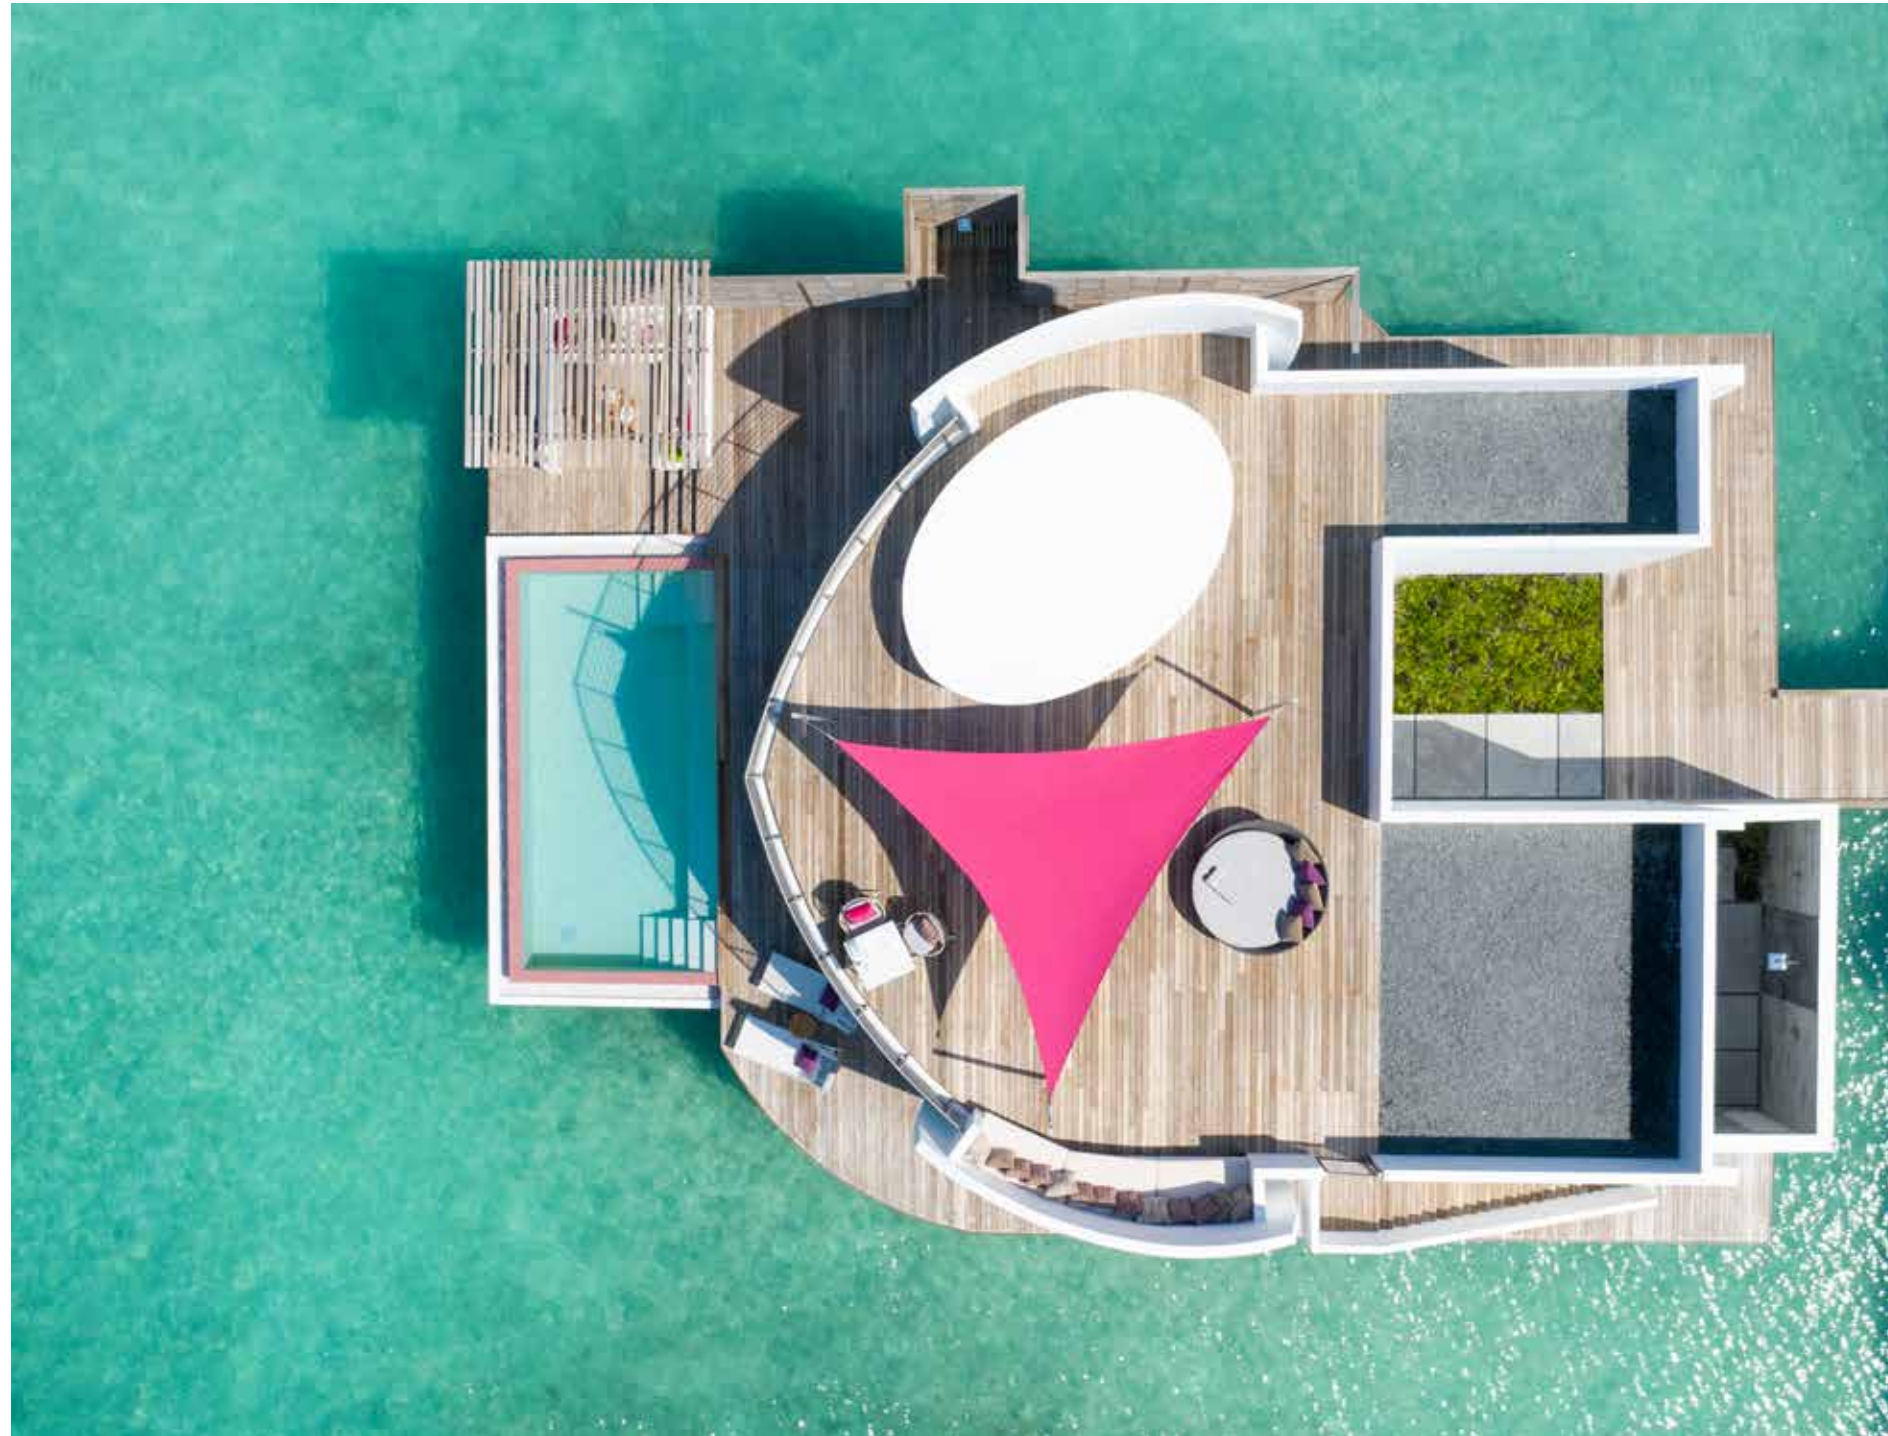

__SHADE SAILS **Ingenua** | Jumeirah, Maldives