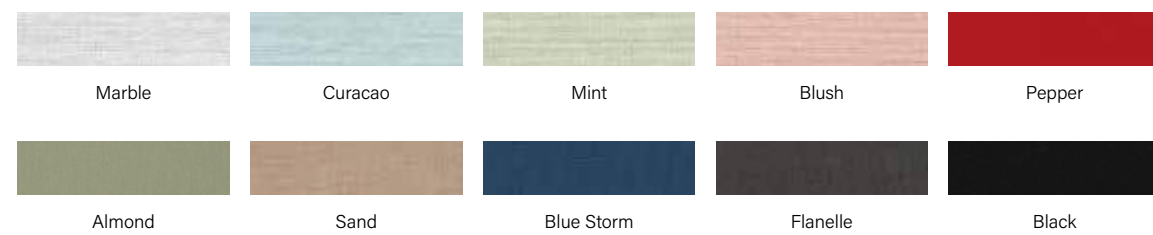

Finish:

- Alu
- Black (RAL 9005)

Triangle

Square

Rectangle

Note: Check the Umbrosa pricelist for the collections available in your country.

Overview Colors

FRAME COLORS

FABRIC COLORS

Solidum

Colorum

Umbrosa has 2 collections of parasol fabrics.

The **Solidum** colors are standard colors. The fabric is 100% Acryl and is made by Dickson.

The **Colorum** collection contains the more exclusive colors. These fabrics, also 100% Acrylic, are manufactured by Dickson (Sunbrella) or Tuvatextil (Agora).