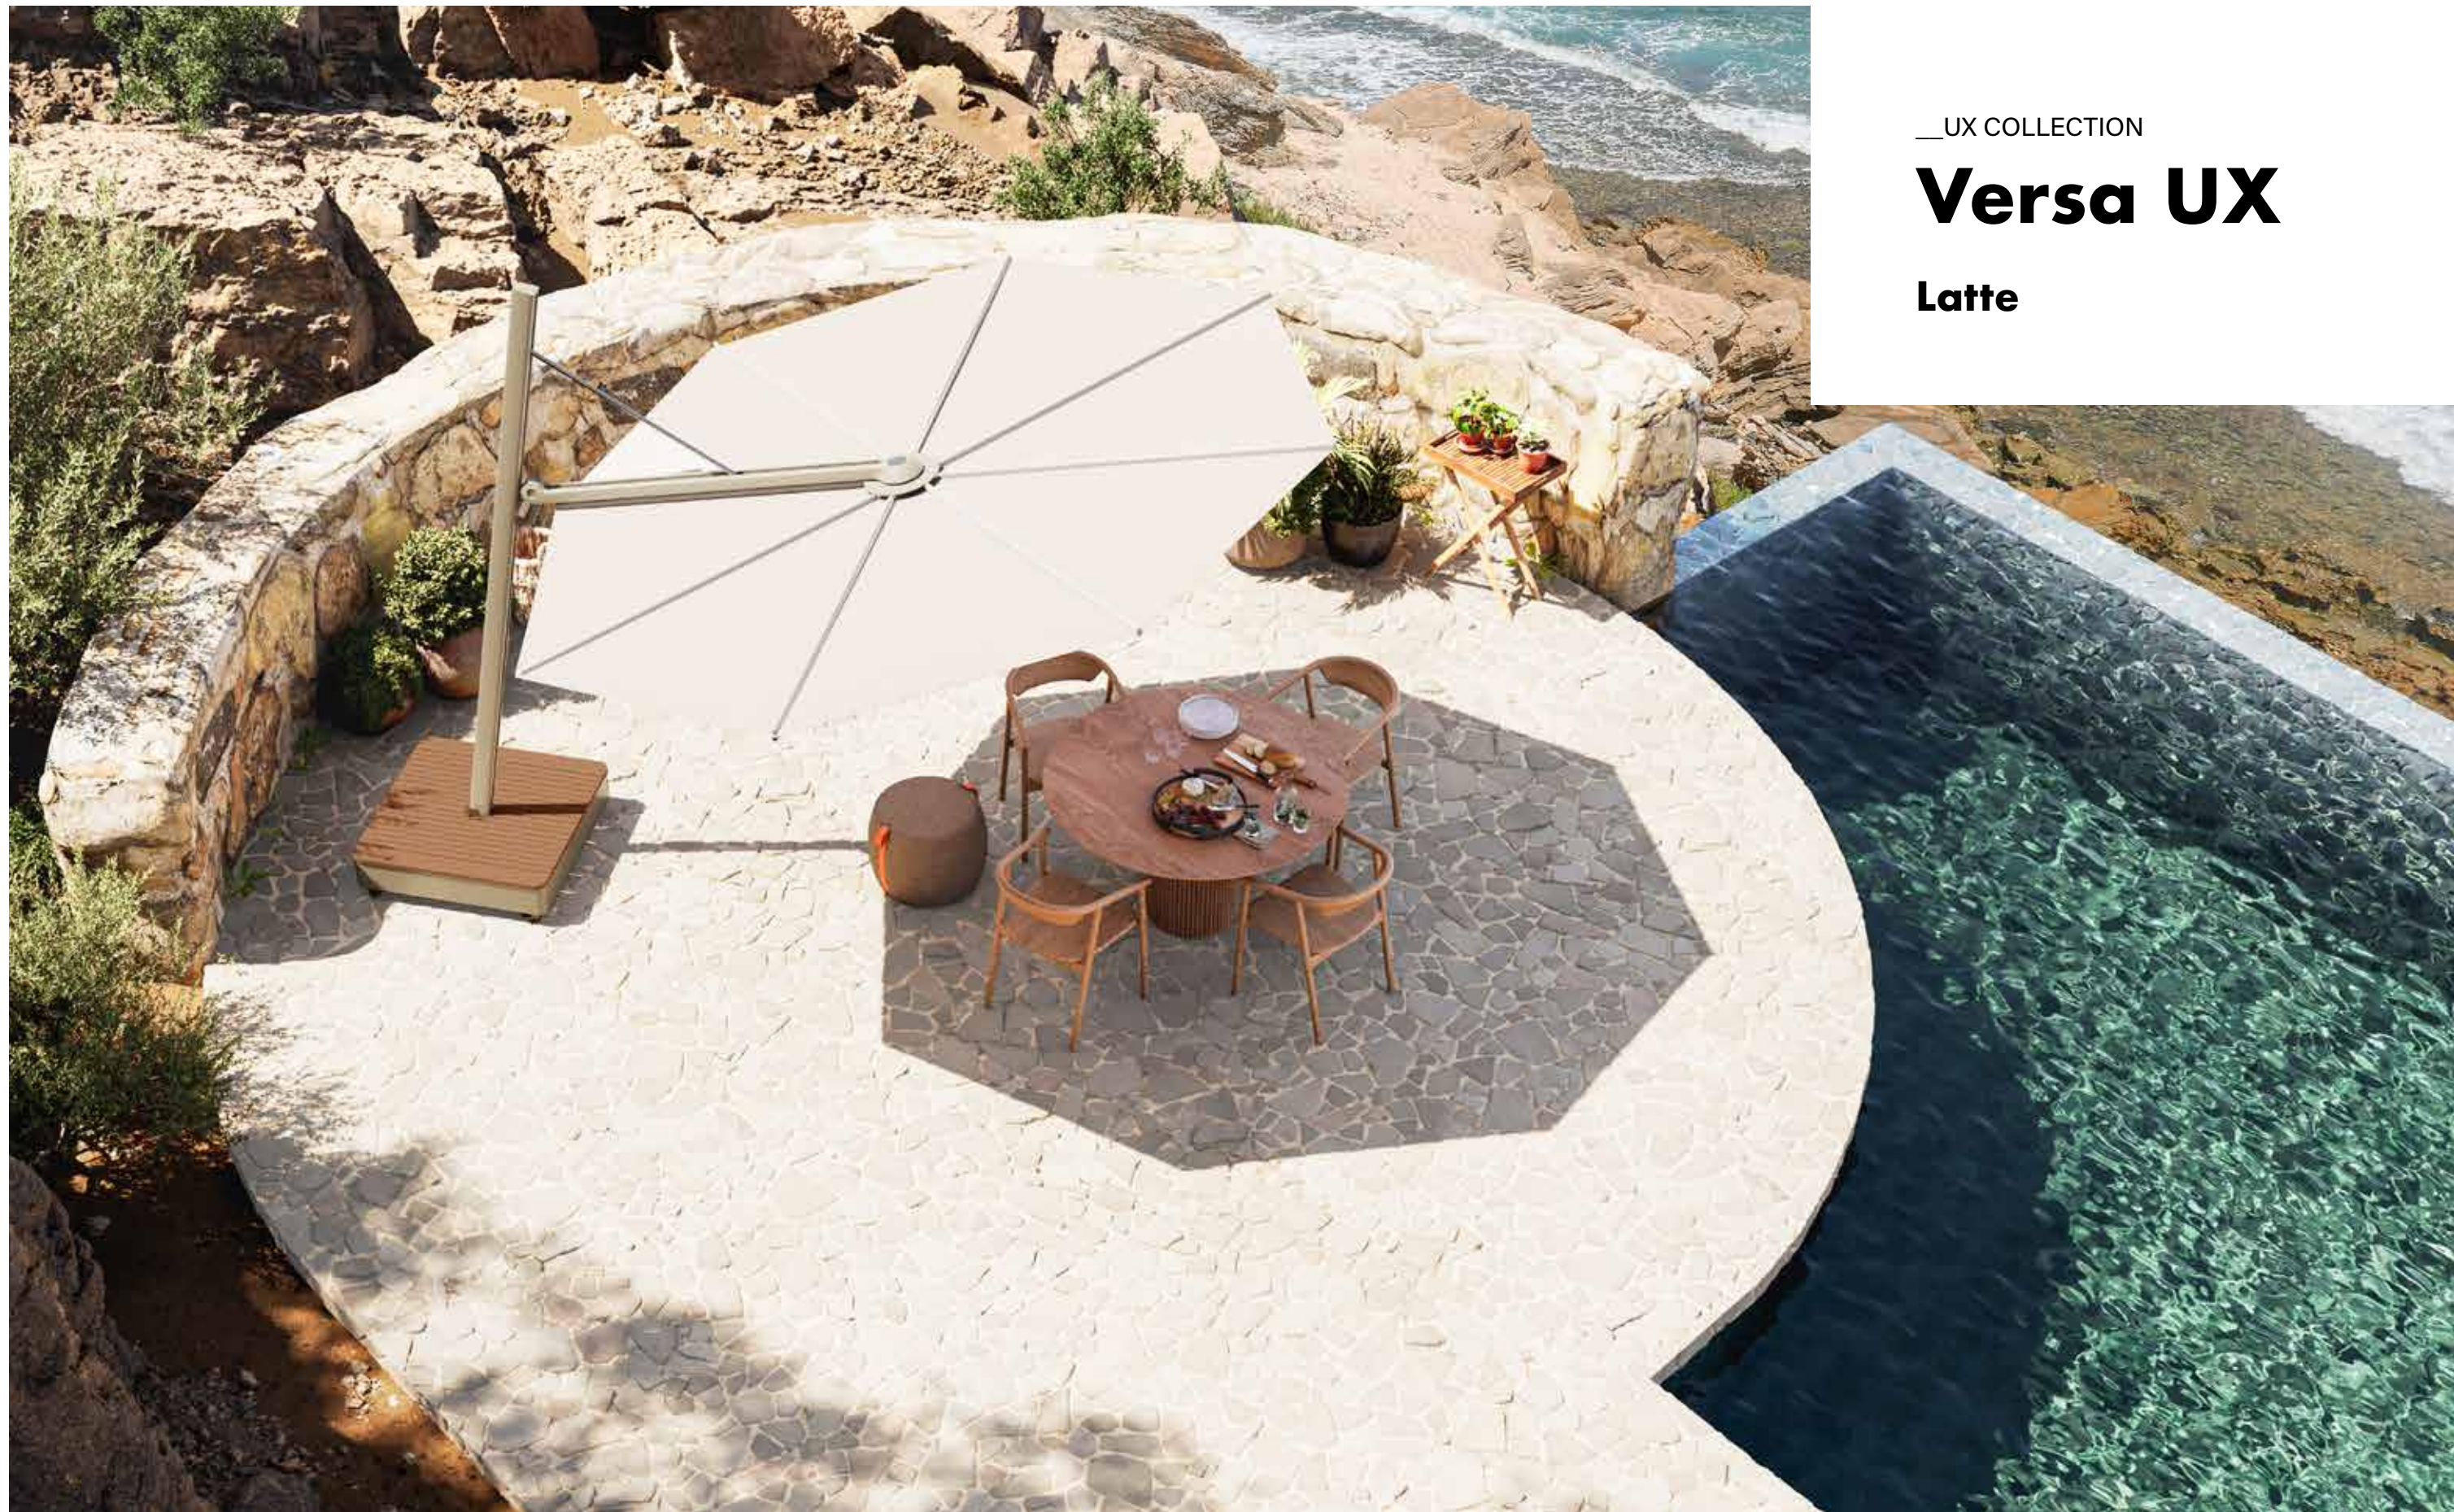

__UX COLLECTION

Versa UX

Latte