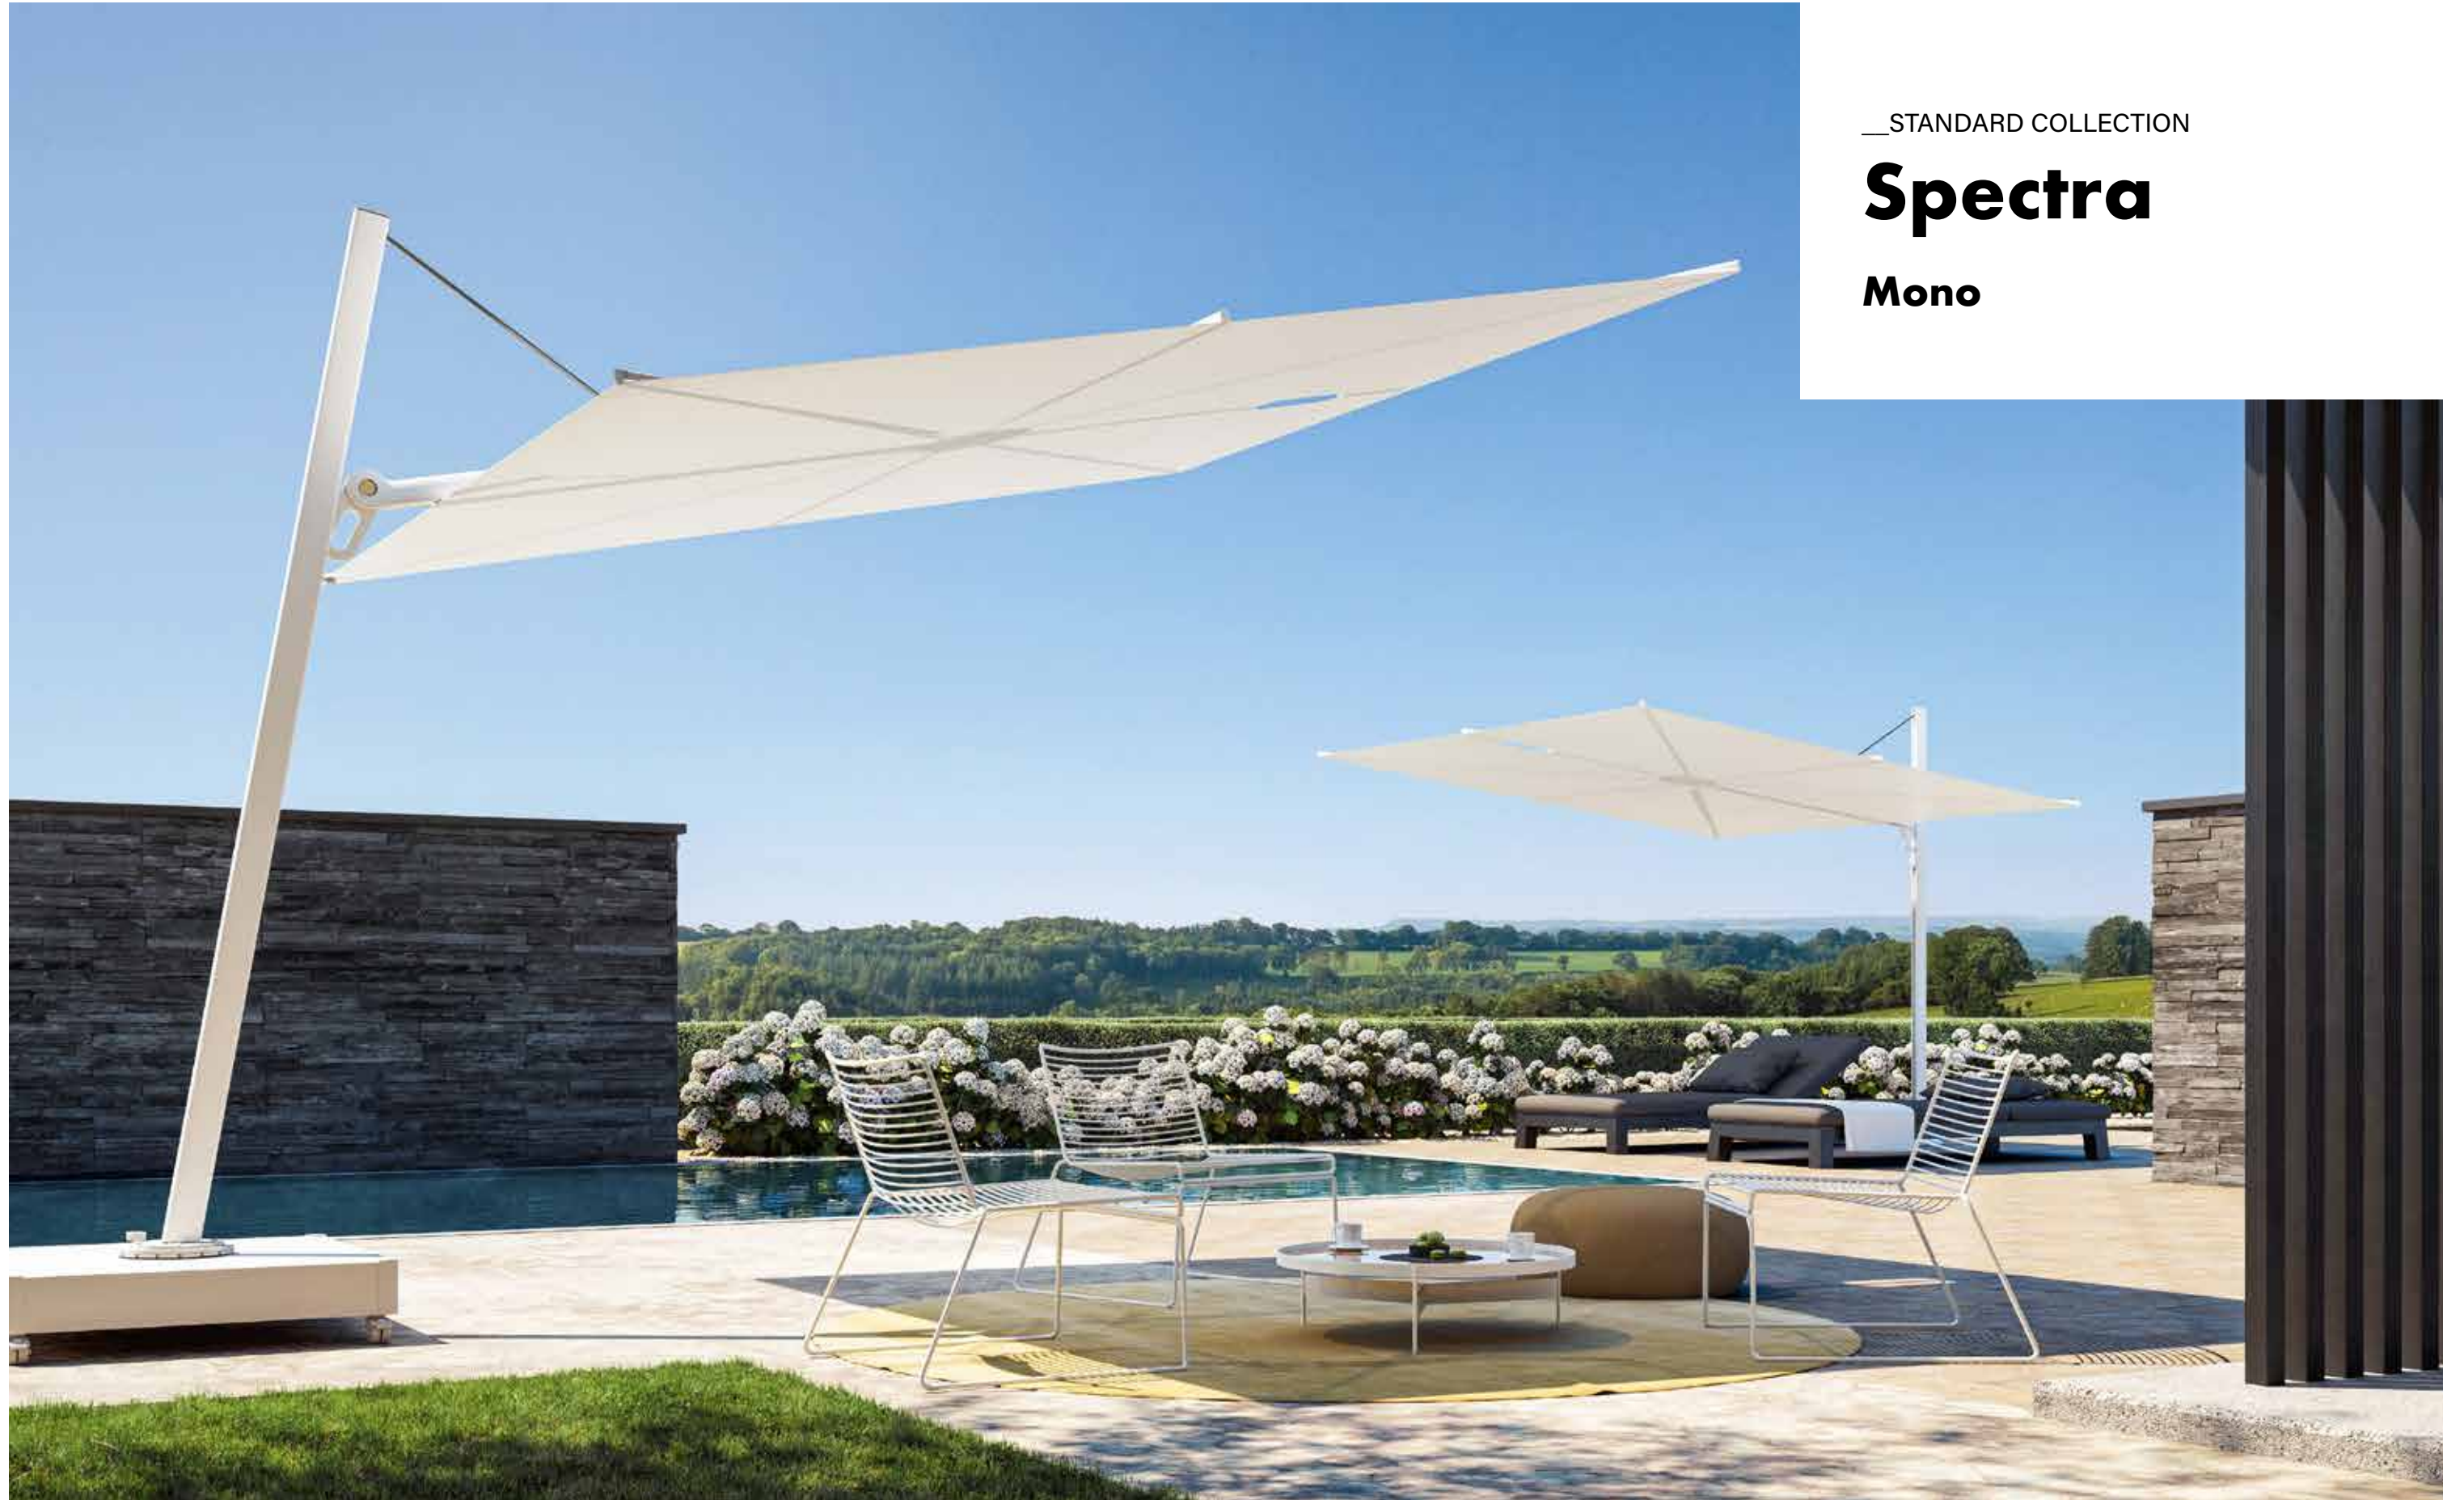

__STANDARD COLLECTION

Spectra

Mono