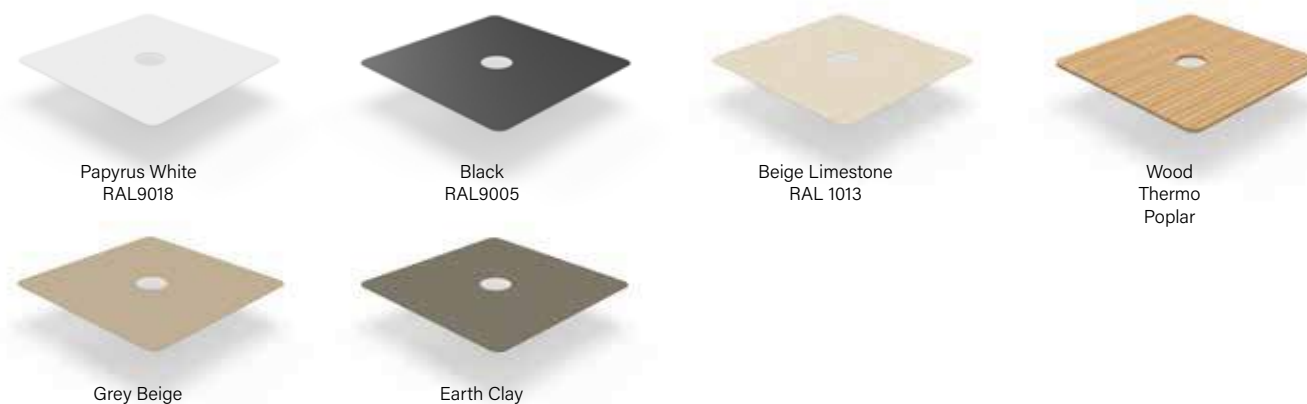

Choose your combination: color frame | canopy | base.

MODEL

Square: 9'10"

OPTIONS COLOR FRAME

OPTIONS CANOPY

OPTIONS BASE

Topplate

Frame

Some possible combinations

Note: Check the Umbrosa pricelist for the collections available in your country.

Overview Standard Collection

The Umbrosa standard collection consists of 4 collections where each model is available in 14 different canopy colors.